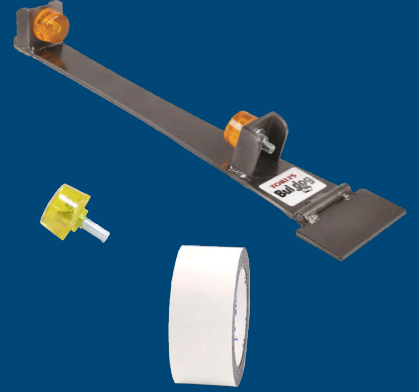

TORLYS

smart floors

Additional Installation Materials

TORLYS Bulldog™ Tool

The TORLYS Bulldog™ Easy Plank Replacer is a unique innovation that is exclusive to TORLYS and allows you to replace a single damaged TORLYS Smart Floor plank easily and quickly.

[Click to learn more about the Bulldog™ tool.](#)

TORLYS Bulldog™ Tape & Replacement Knob

The best part about the Bulldog is that virtually anyone can learn how to use it! All you need is the Bulldog system - Tool, Tape, and Hammer.

TORLYS Smart Glue

TORLYS Smart Glue is a solvent-free, acrylic adhesive that is designed to permanently install all TORLYS floors up to 15 mm (5/8") over porous and non-porous surfaces free of moisture.

This adhesive is non-flammable, water and alkali resistant and freeze-thaw stable 5 cycles to 0°F/ -17°C. Available in 1 Gallon and 4 Gallon containers.

TORLYS Pressure Sensitive Glue

TORLYS Pressure Sensitive Adhesive is a solvent-free, acrylic, pressure sensitive adhesive formulated to install TORLYS EverWood Vista, Marquee by TORLYS Links, Fairways and Olympic Vinyl, as well as regular vinyl tile and plank flooring.