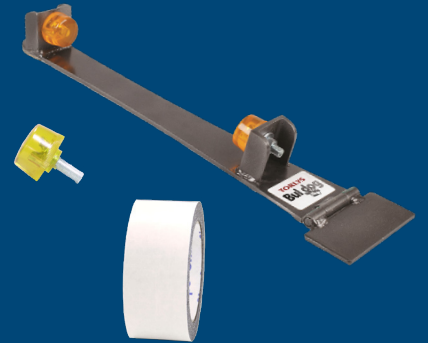

### TORLYS Bulldog™ Tool

The TORLYS Bulldog™ Easy Plank Replacer is a unique innovation that is exclusive to TORLYS and allows you to replace a single damaged TORLYS Smart Floor plank easily and quickly.

### TORLYS Bulldog™ Tape & Replacement Knob

The best part about the Bulldog is that virtually anyone can learn how to use it! All you need is the Bulldog system - Tool, Tape, and Hammer.

### TORLYS Smart Glue

TORLYS Smart Glue is a solvent-free, acrylic adhesive that is designed to permanently install all TORLYS floors up to 15 mm (5/8") over porous and non-porous surfaces free of moisture.